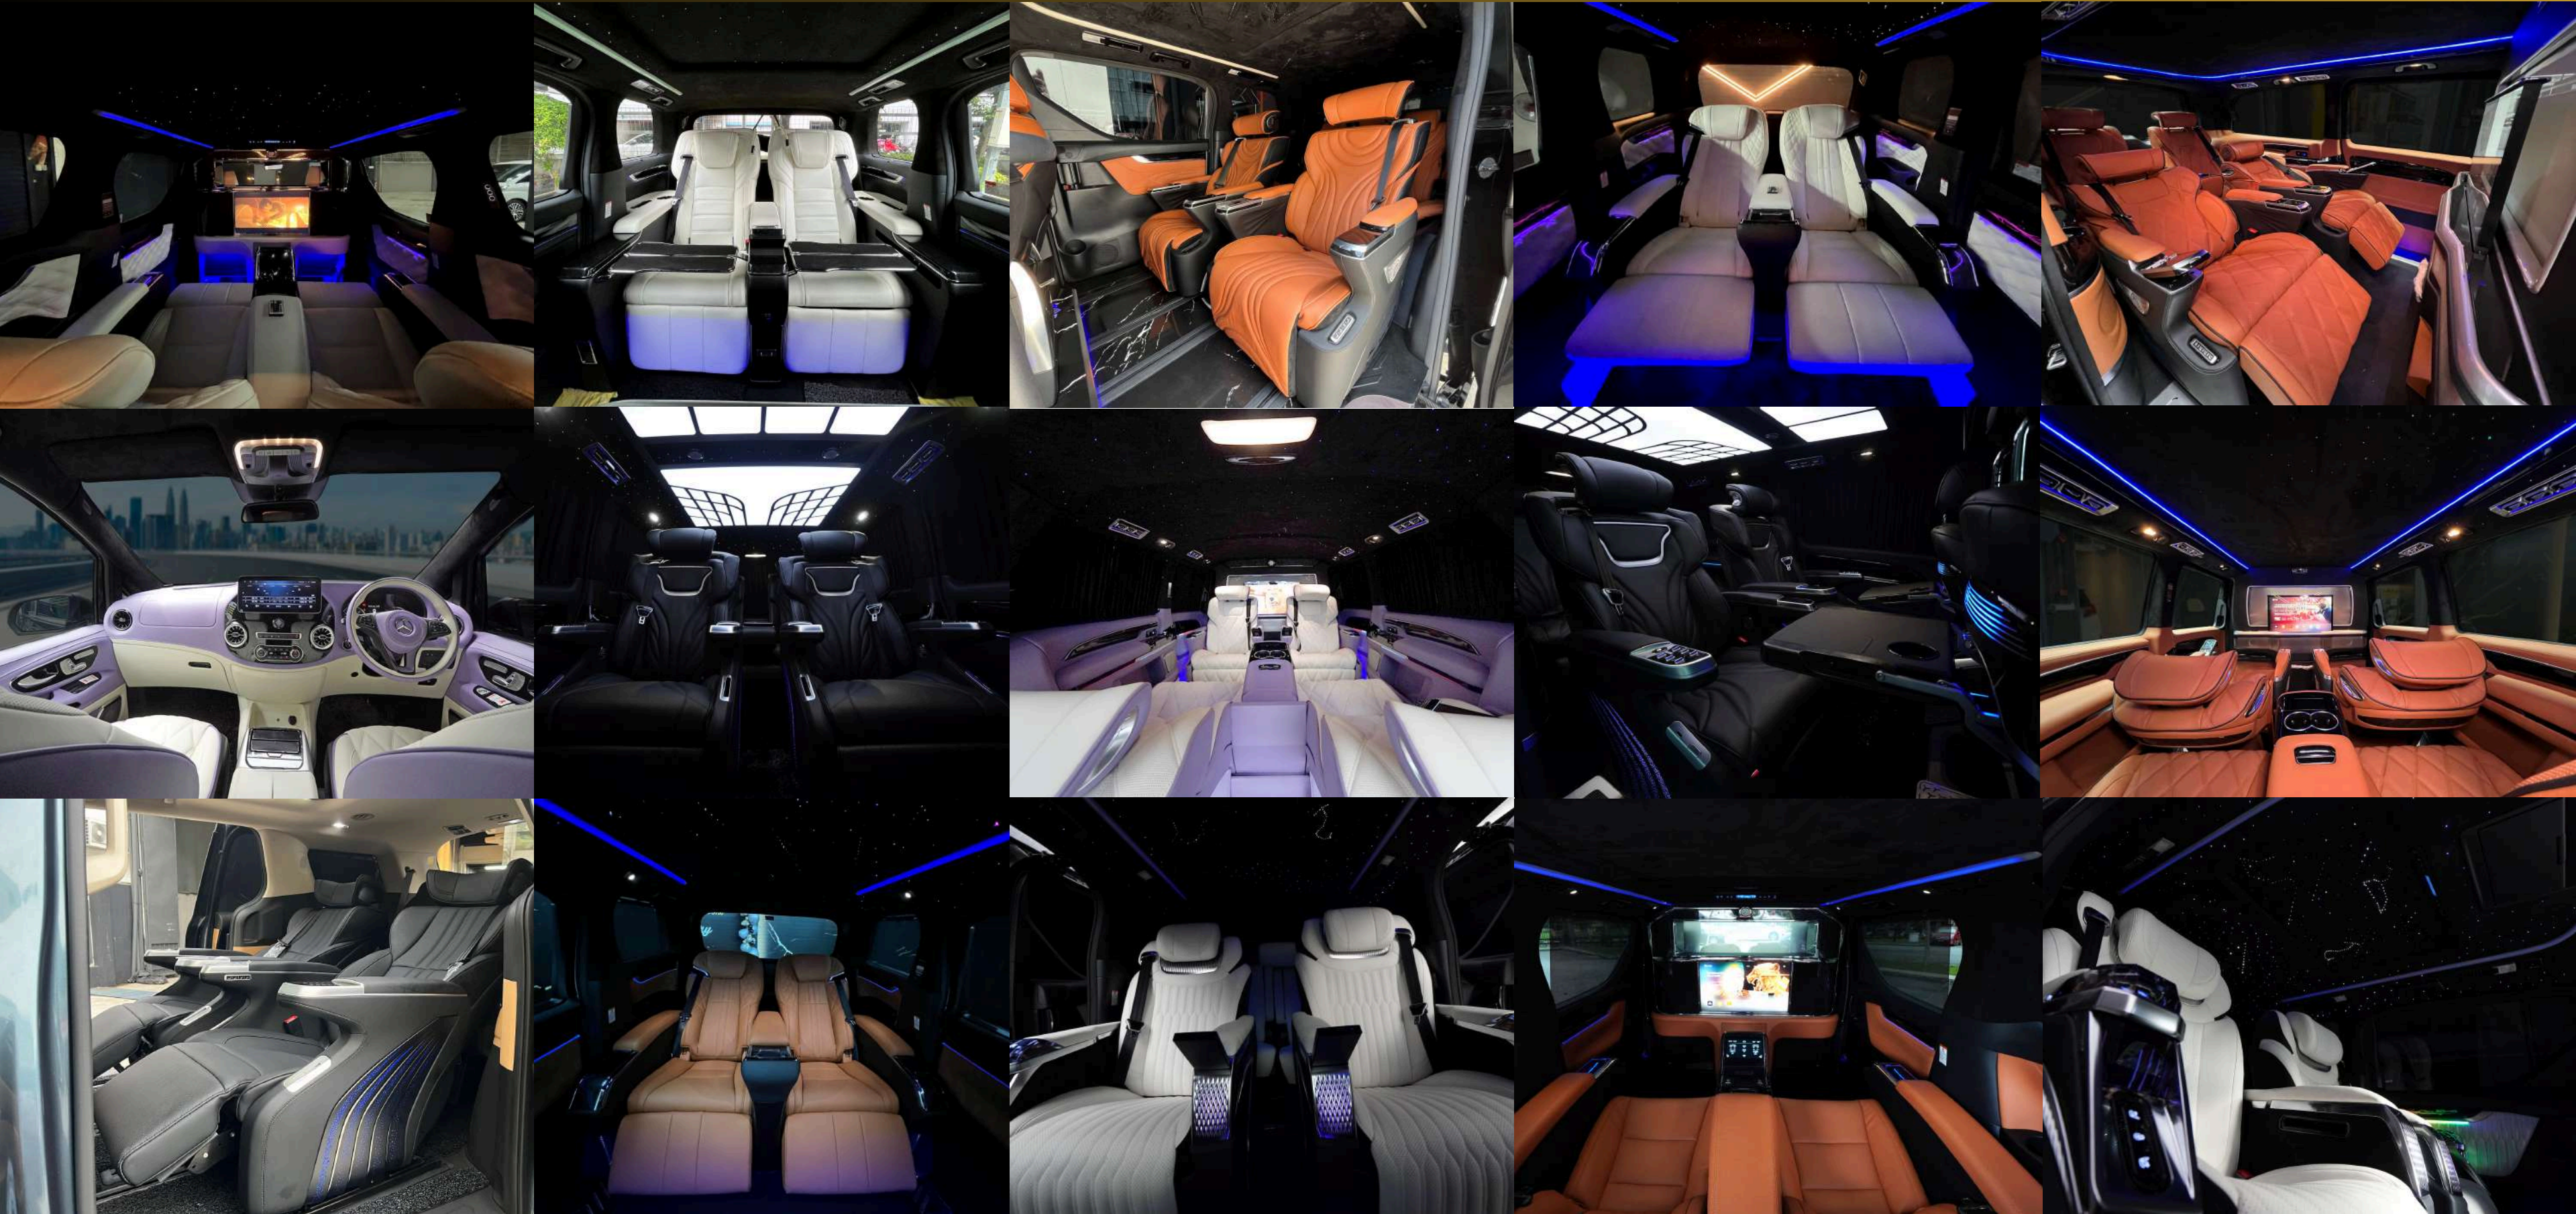

INTERIOR MODIFICATION